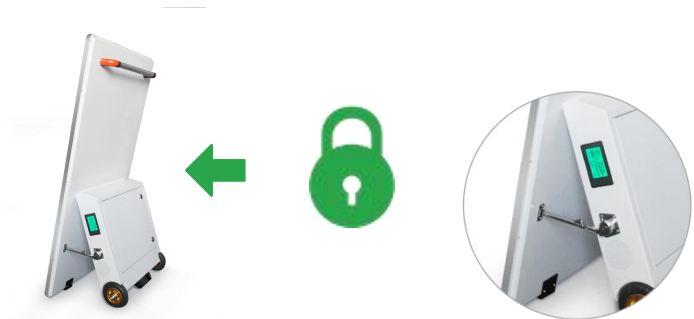

Lock

Anti- uv

Menu

PnP

Plug and paly

Fully Portable

Foldable design with two big stable wheels making the display at anywhere at any time

Lock

Special Lock making secure and easy maintain.

Features

IP65

The new IP65 outdoor enclosure design will keep the screen and the inside components more secure for all kinds of the extreme weather

Long Run

More than 24 hours indoor running will keep the more valuable for the commercial display

1500nits IPS

450 nits-15000 nits range making the display can be readable even Facing the Sunlight

Plug and play (Cloud-XDS)

(MPG, AVI, MP4, RM, RMVB, TS), (MP3, WMA), (JPG, GIF, BMP, PNG),

Power

Liquid panel displays the real time dump energy