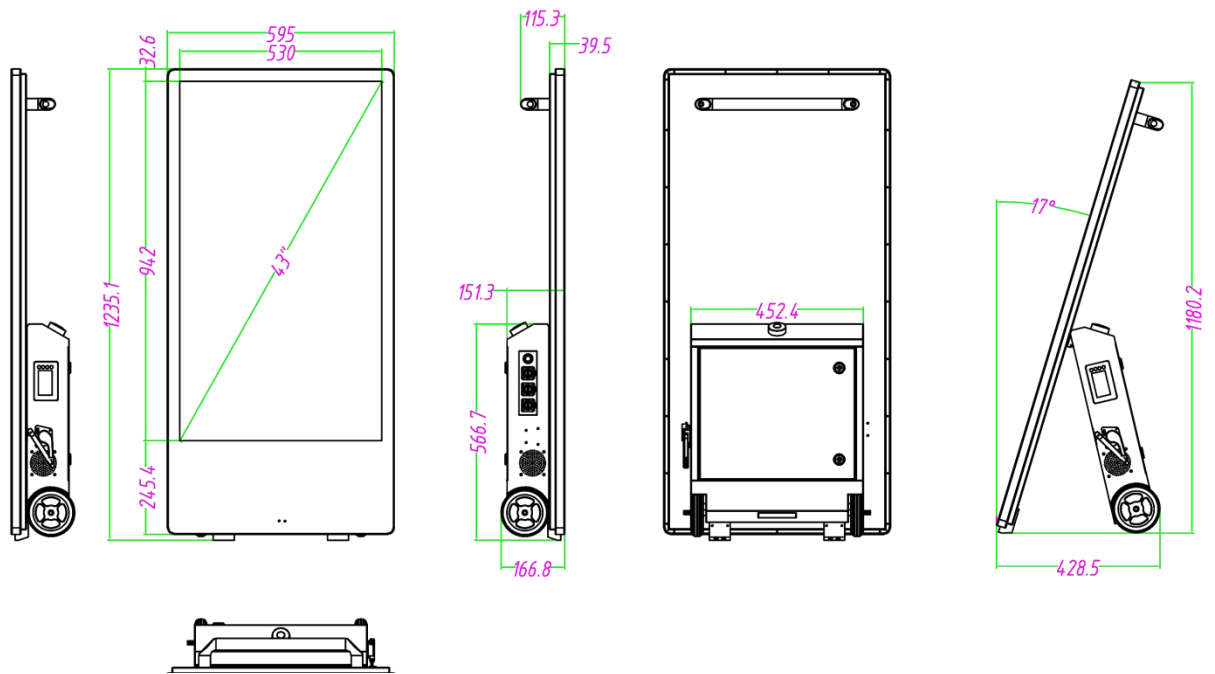

Aluminum alloy frame with Metal Water proof enclosure

Item	43 inch	
Screen	Resolutions	1080x1920 (FHD)
	Visible Area (mm)	940.896(H)x 529.254(V)
	Ratio	9:16
	Brightness (cd/m ²)	400-1500
	Color	16.7M
	Visible angle	178°
	Contrast	4000:1
System	Media	Video (MPG, AVI, MP4, RM, RMVB, TS), Audio (MP3, WMA), Image(JPG, GIF, BMP, PNG)
	Output	1080x1920;
	CPU	Dual core RAM Cortex-A53+ Dual core RAM Cortex-A73 CPU, CPU Frequency: 1.55GHZ
	GPU	MALI-G51 MP2 , support FULL HDR
	RAM	2GB DDR4
	ROM	8GB NAND
	USB	USB2.0 HOST (x2)
	LAN	10/100M Ethernet
	Wi-Fi	802.1 1b/g/n
	System	Android 7.1-11
	Speaker	8Ω 5W x2
Battery	Battery	Polymer lithium
	Charging	7-8 hours
	Duration	Indoor 30 hours (400nits-450nits) ; Outdoor 8hours (1000nits-1500nits)
	Capacity	43000mAh
	Voltage	25.2V
	Power	28W-110W /

Size	Product (WxHxD mm)	1235.1x595x151.3	
	Package(WxHxDmm)	1335x700x300	
	Net(kg)	38.16	
	Gross (kg)	< 46	
Operation	Use	-20 °C to 70 °C	Up to 105°C
	Storage	-30 °C to 80 °C	
	Humidity-use	10% to 80%	
	Humidity--Storage	5% to 95%	
Accessories	Including	Remote, Manual, Power adapter	