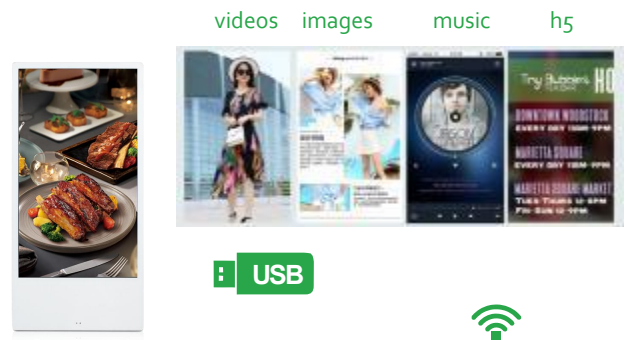

1500nits IPS

450 nits-15000 nits range making the display can be readable even Facing the Sunlight

Plug and play (Cloud-XDS)

(MPG, AVI, MP4, RM, RMVB, TS), (MP3, WMA), (JPG, GIF, BMP, PNG),

Power

Liquid panel displays the real time dump energy