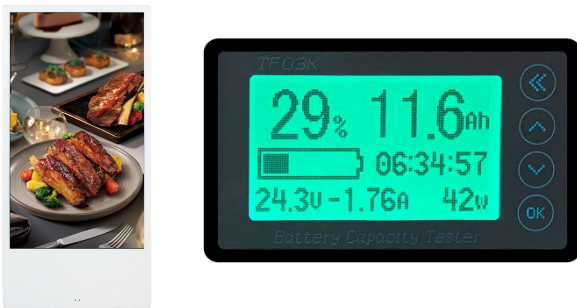

1500nits IPS

450 nits-15000 nits range making the display can be readable even Facing the Sunlight

Plug and play (Cloud-XDS)

(MPG, AVI, MP4, RM, RMVB, TS), (MP3, WMA), (JPG, GIF, BMP, PNG),

Power

Liquid panel displays the real time dump energy